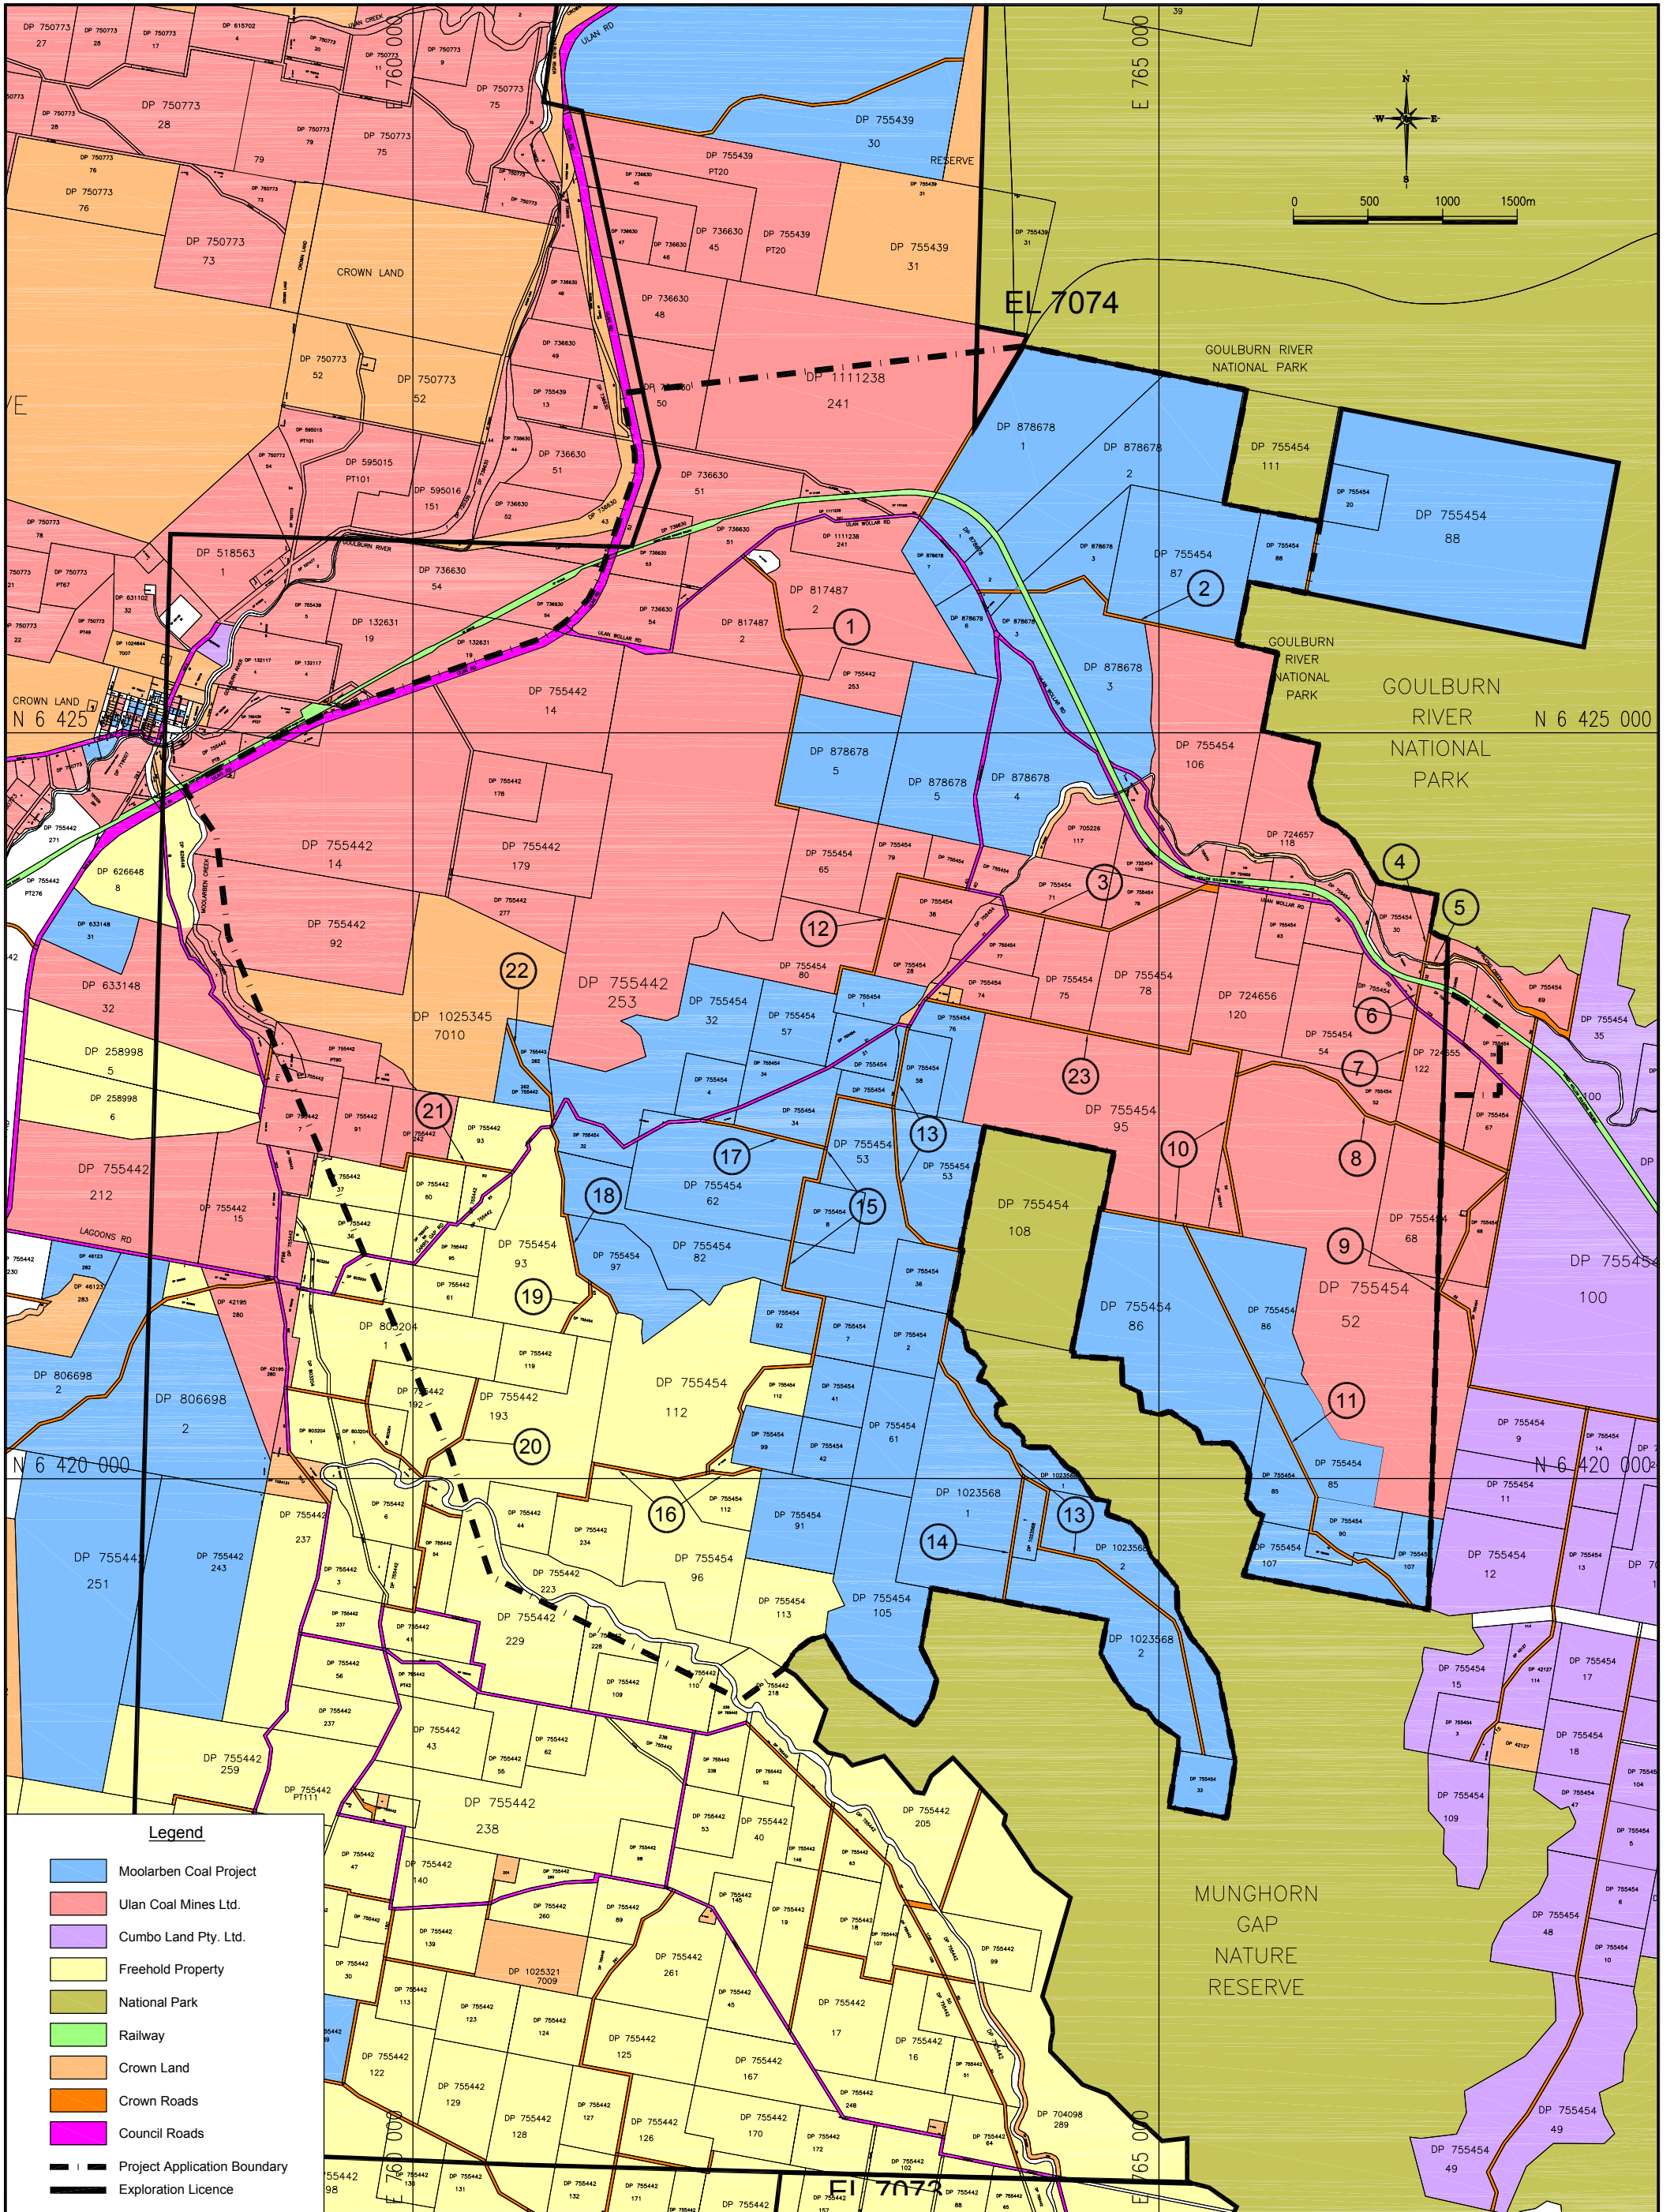

STAGE 2 MAJOR PROJECT APPLICATION			
LANDOWNERSHIP AND PROPERTY DESCRIPTIONS			
OWNER	DESCRIPTION	PARISH	COUNTY
Ulan Coal Mines Ltd.	Pt Lot 8 DP 755442	Moolarben	Phillip
Ulan Coal Mines Ltd.	Pt Lot 27 DP 755439	Lennox	Phillip
Ulan Coal Mines Ltd.	Lot 1 DP 722881	Moolarben	Phillip
Ulan Coal Mines Ltd.	Pt Lot 3 DP 115031	Moolarben	Phillip
State Rail Authority	Sandy Hollow Gulgong Railway		
Crown	Lot 43 DP 755454 Vacant Crown Land	Wilpinjong	Phillip
Crown	Lot 44 DP 755454 Vacant Crown Land	Wilpinjong	Phillip
Crown	Lot 116 DP 705226 Reserve for Access	Wilpinjong	Phillip
Crown	Lot 119 DP 724657 Reserve for Access	Wilpinjong	Phillip
Crown	Lot 121 DP 724656 Reserve for Access	Wilpinjong	Phillip
Crown	PT Lot 123 DP 724655 Reserve for Access	Wilpinjong	Phillip
Crown	Pt Lot 7010 DP 1025345 Vacant Crown Land	Moolarben	Phillip
Crown	Ulan Wollar Road		
Crown	Murragamba Road		
Crown	Carrs Gap Road		
Crown	Ulan Road		
Crown	Unidentified Crown Road No 1	Lennox/Moolarben	Phillip
Crown	Unidentified Crown Road No 2	Wilpinjong	Phillip
Crown	Unidentified Crown Road No 3	Wilpinjong	Phillip
Crown	Unidentified Crown Road No 4	Wilpinjong	Phillip
Crown	Unidentified Crown Road No 5	Wilpinjong	Phillip
Crown	Unidentified Crown Road No 6	Wilpinjong	Phillip
Crown	Unidentified Crown Road No 7	Wilpinjong	Phillip
Crown	Unidentified Crown Road No 8	Wilpinjong	Phillip
Crown	Unidentified Crown Road No 9	Wilpinjong	Phillip
Crown	Unidentified Crown Road No 10	Wilpinjong	Phillip
Crown	Unidentified Crown Road No 11	Wilpinjong	Phillip
Crown	Unidentified Crown Road No 12	Wilpinjong	Phillip
Crown	Unidentified Crown Road No 13	Wilpinjong	Phillip
Crown	Unidentified Crown Road No 14	Wilpinjong	Phillip
Crown	Unidentified Crown Road No 15	Wilpinjong	Phillip
Crown	Unidentified Crown Road No 16	Wilpinjong/Moolarben	Phillip
Crown	Unidentified Crown Road No 17	Wilpinjong	Phillip
Crown	Unidentified Crown Road No 18	Wilpinjong	Phillip
Crown	Unidentified Crown Road No 19	Wilpinjong	Phillip
Crown	Unidentified Crown Road No 20	Moolarben	Phillip
Crown	Unidentified Crown Road No 21	Moolarben	Phillip
Crown	Unidentified Crown Road No 22	Moolarben	Phillip
Crown	Unidentified Crown Road No 23	Wilpinjong	Phillip